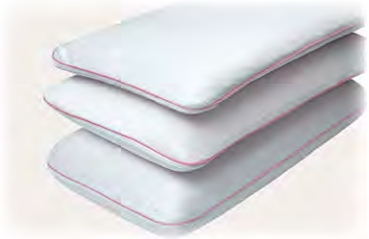

SIZE: 26" X 15.7" X 3.1" MSRP: \$99

SIZE: 26" X 15.7" X 4.3" MSRP: \$99

SIZE: 26" X 15.7" X 5.5" MSRP: \$99

◆ Super Breathable and Comfortable

Discover the next generation of sleeping comfort with Mlily Smart Foam. Our revolutionary **Smart Foam** Technology provides all of the pressure relieving comfort of Memory Foam while actively adapting to your head and neck for longer lasting **comfort and support**. Best of all, it provides all of the health enhancing properties of latex while being allergy-free.

◆ Perfect Neck And Spinal Support

The Mlily SmartCool Pillow offers advanced foam engineering that conforms to the shape of your head and neck, allowing your muscles and joints to **fully relax** while you sleep. This unique anatomical foam improves air flow and breathability, ensuring you get a deeper, more restful night's sleep.

SIZE: 26" X 15.7" X 4.3" MSRP: \$129

SIZE: 26" X 15.7" X 5.5" MSRP: \$129

◆ Soothing Gel Layer

Cool gel memory foam regulates temperature, disperses heat and keeps you cool while you sleep. The Cool Gel side disperses body heat and creates a cooler sleeping surface while working with the core of pressure-relieving memory foam. The Memory Foam side responds to temperature and pressure to adapt to your body contours by creating the perfect support for your head, neck and shoulders.