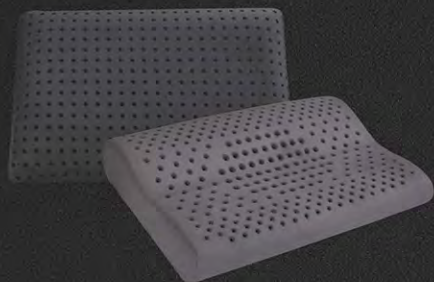

This pillow is specially designed for **side sleepers**, providing better support while they sleep. The radian shape of the pillow perfectly conforms to your neck and shoulder to provide superior comfort.

◆ Dust Mite and Allergen Resistant

Our premium molded memory foam adjusts to every curve and angle of your head and neck, relieving pressure points to help you to relax more comfortably. The materials of our pillow are **dust mite and allergen resistant**, improving sleep quality and helping you achieve a good night's rest.

◆ Removable and Washable & Dust Mite Cover

This machine washable pillowcase is made up of 22% **tencel** and 78% polyester to enhance breathability while being **dust mite and mildew resistant**.

SIZE: 24" X 16" X 4.7"
MSRP: \$149

SIZE: 24" X 16" X 4.3"/3.5"
MSRP: \$149

◆ Drier and Breathable Sleeping Environment

Mlily **Bamboo** Memory Foam is designed to improve air circulation and ensure your mattress stays dry and **breathable** to deliver a natural, more refreshing sleep.